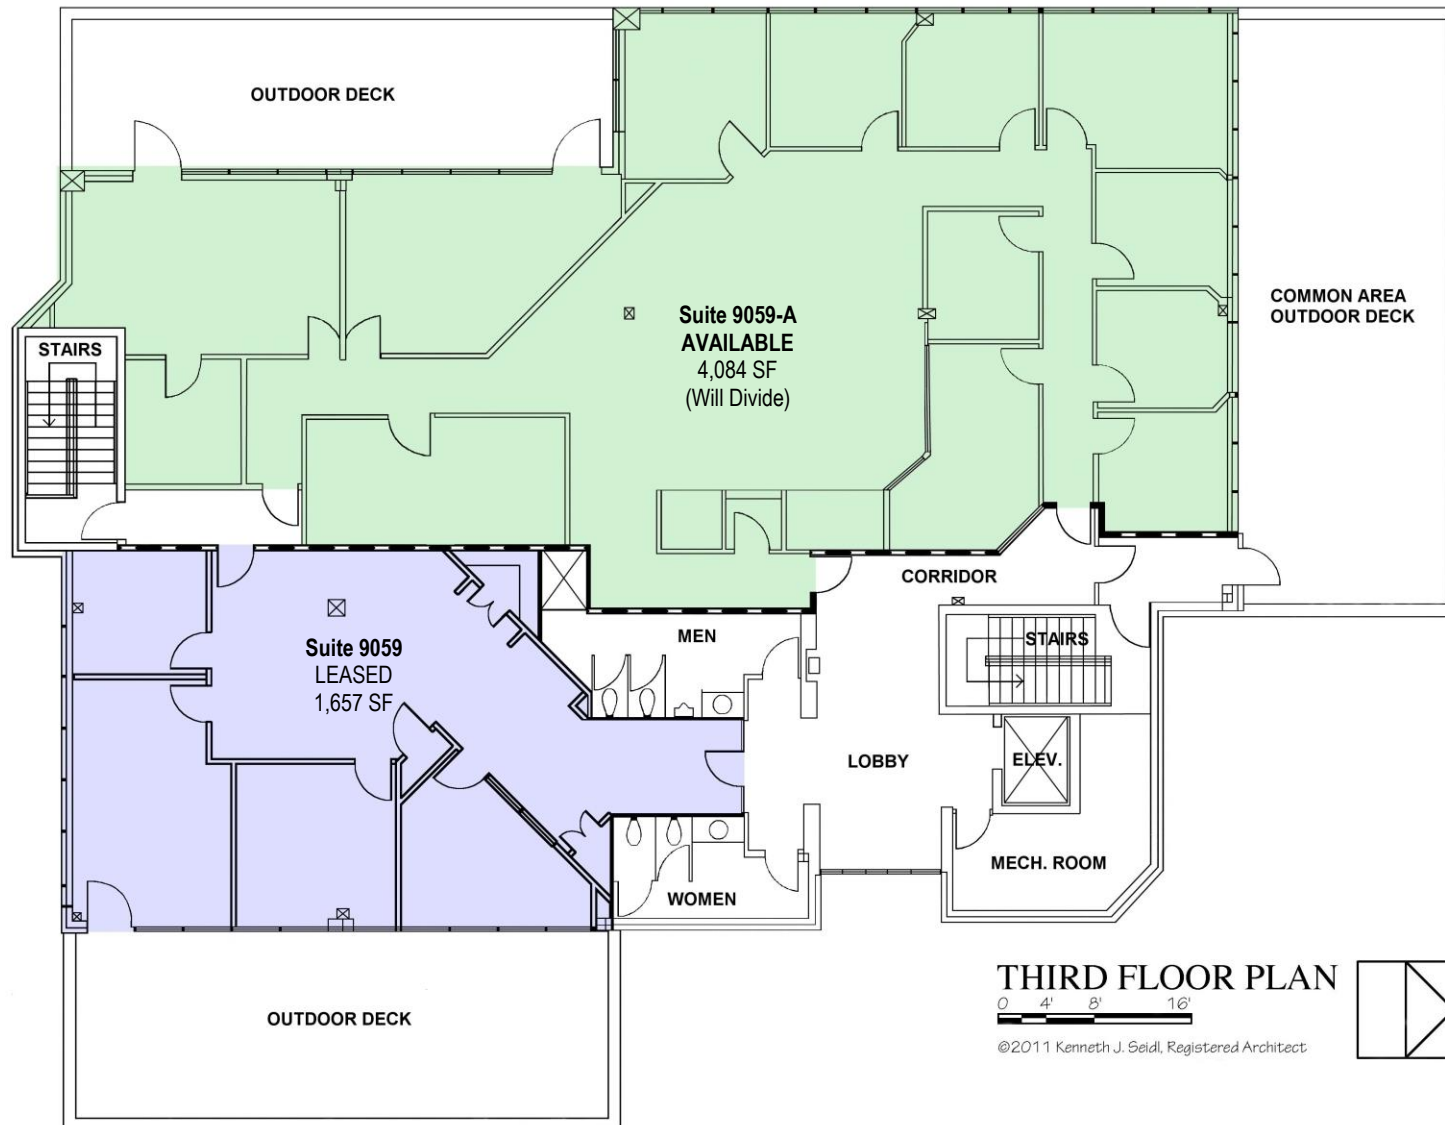

Omni Office Center 1,350 to 4,084 Square Feet For Lease

Existing Third Floor Plan

For Information, Contact Dick Tipton at 937-477-7103 dtipton@tiptonbuildings.com